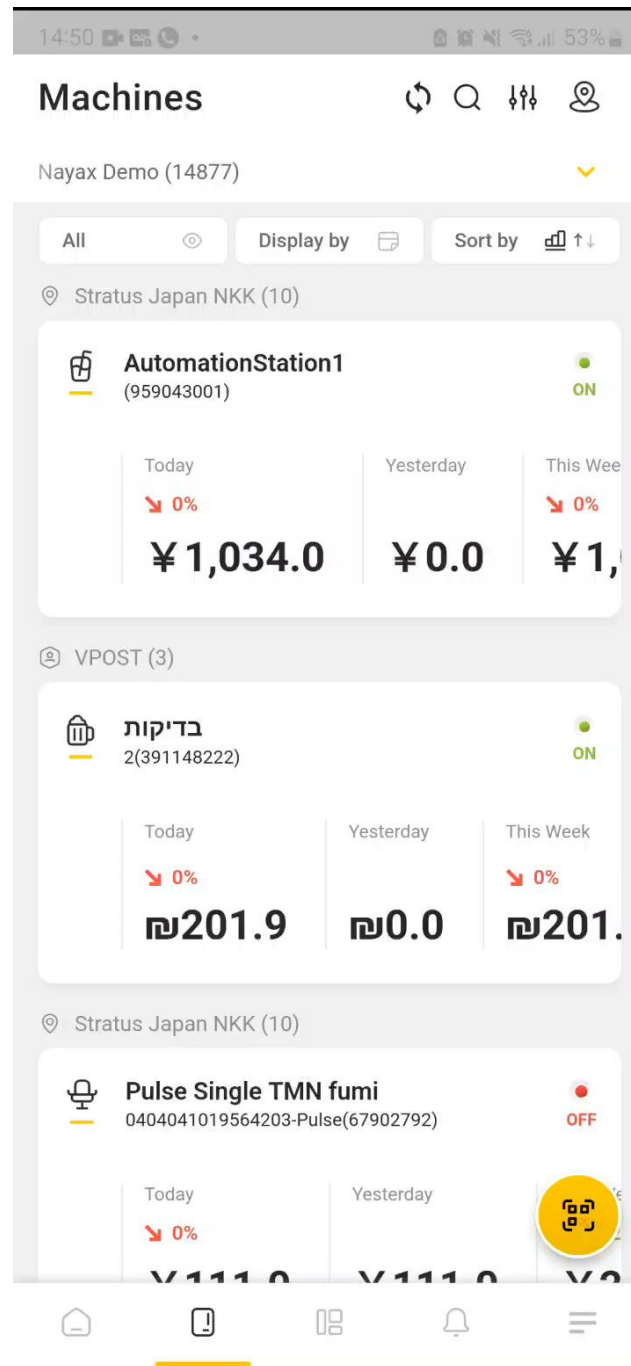

# Machines page

The screenshot shows a mobile application interface for a 'Machines' page. At the top, there is a status bar with the time 14:41 and 55% battery. The page title is 'Machines' with search, filter, and user icons. Below the title, it says 'Nayax Demo (14876)'. There are three filter buttons: 'All', 'Display by', and 'Sort by'. The page is divided into three sections, each representing a location: 'Stratus Japan NKK (10)', 'VPOST (3)', and 'Stratus Japan NKK (10)'. Each section contains one machine card. The first card is 'AutomationStation1' (959043001) with a status of 'ON'. It shows 'This Week' sales of ¥1,016.0 (down 0%) and 'Last Year's Cashless Sales' of ¥0.0. The second card is 'בדיקות' (2391148222) with a status of 'ON'. It shows 'This Week' sales of ₪201.9 (down 0%) and 'Last Year's Cashless Sales' of ₪0.0. The third card is 'Pulse Single TMN fumi' (0404041019564203-Pulse(67902792)) with a status of 'OFF'. It shows 'This Week' sales of ¥222.0 (up 22100%) and 'Last Year's Cashless Sales' of ¥0.0. A QR code icon is visible in the bottom right of the third card. The bottom navigation bar includes icons for home, list, and search, with a 'XRRecorder' watermark.

**Machines**

Nayax Demo (14876)

All Display by Sort by

Stratus Japan NKK (10)

**AutomationStation1**  
(959043001) **ON**

This Week: **¥1,016.0** (↓ 0%)  
Last Year's Cashless Sales: **¥0.0**

VPOST (3)

**בדיקות**  
2(391148222) **ON**

# Alerts

← Alerts Tresholds Save

Stock Level Cash Level DEX

When machine stock level: **50% from par**

Total Vends (Sold Products) from last visit is above **50% from par**

When there are more than **3 Vendouts**