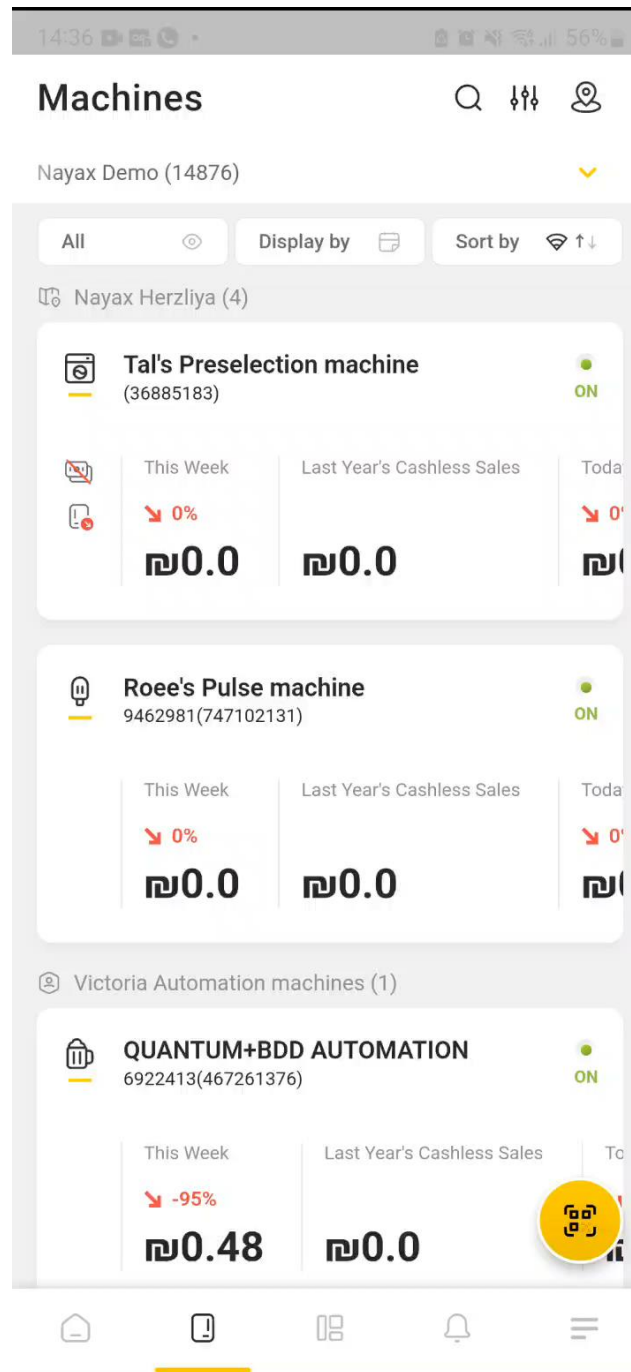

# Machines page

The screenshot shows a mobile application interface for a 'Machines' page. At the top, there is a status bar with the time 14:41 and 55% battery. The page title is 'Machines' with search, filter, and user icons. Below the title, it says 'Nayax Demo (14876)'. There are three filter buttons: 'All', 'Display by', and 'Sort by'. The page is divided into three sections, each representing a location: 'Stratus Japan NKK (10)', 'VPOST (3)', and 'Stratus Japan NKK (10)'. Each section contains one machine card. The first card is 'AutomationStation1' (959043001) with a status of 'ON'. It shows 'This Week' sales of ¥1,016.0 (down 0%) and 'Last Year's Cashless Sales' of ¥0.0. The second card is 'בדיקות' (2391148222) with a status of 'ON'. It shows 'This Week' sales of ₪201.9 (down 0%) and 'Last Year's Cashless Sales' of ₪0.0. The third card is 'Pulse Single TMN fumi' (0404041019564203-Pulse(67902792)) with a status of 'OFF'. It shows 'This Week' sales of ¥222.0 (up 22100%) and 'Last Year's Cashless Sales' of ¥0.0. A QR code icon is visible in the bottom right of the third card. The bottom navigation bar includes icons for home, list, and search, with a 'XRRecorder' watermark.