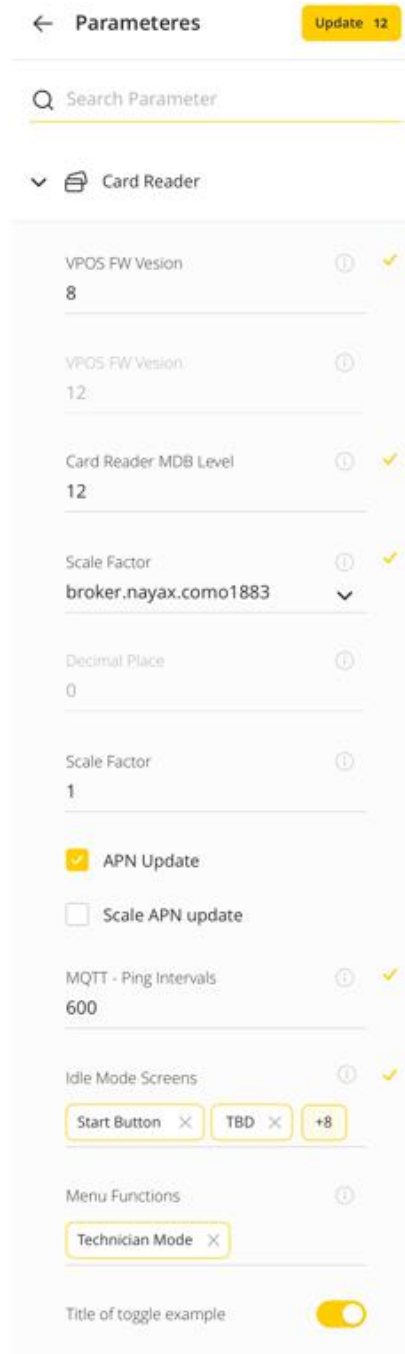

Parameters Settings