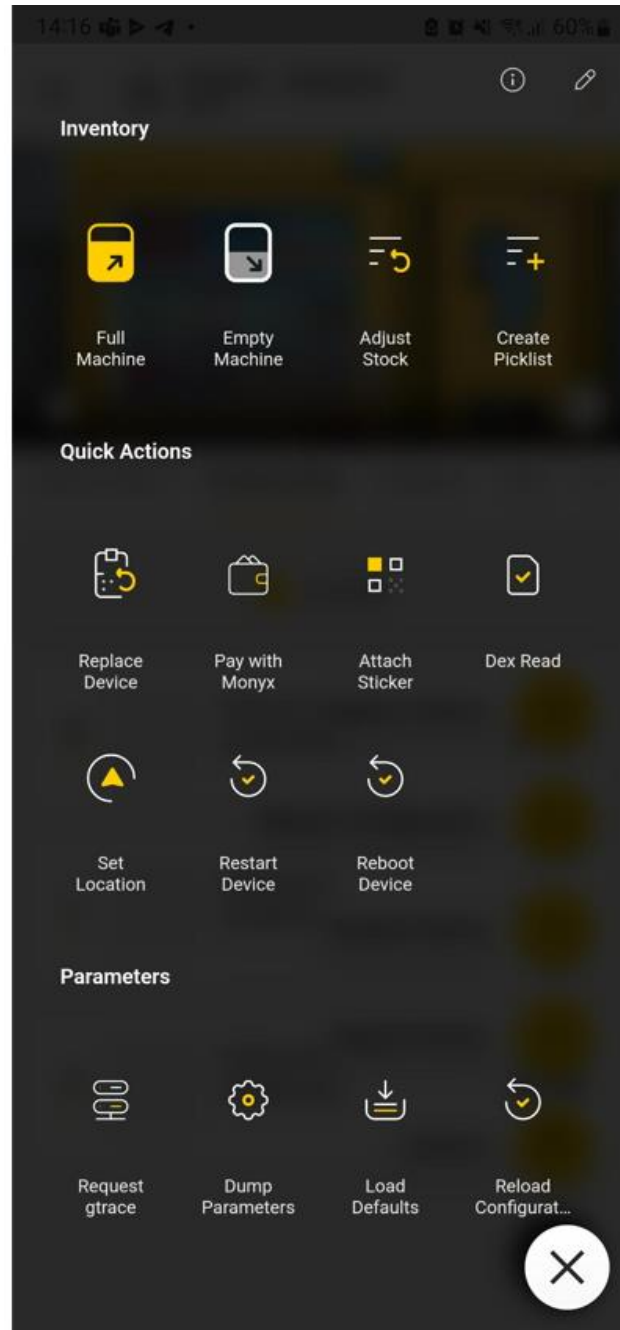

Machine Actions