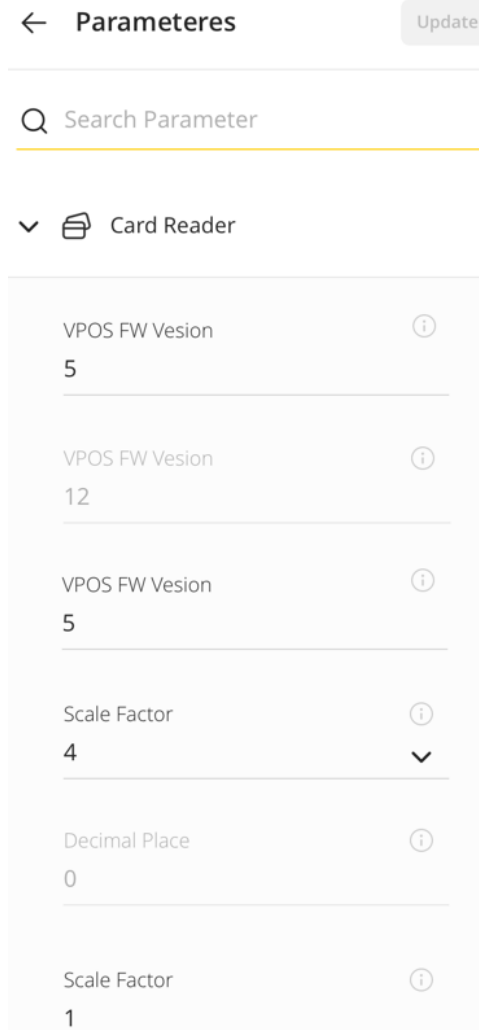

Parameters Settings